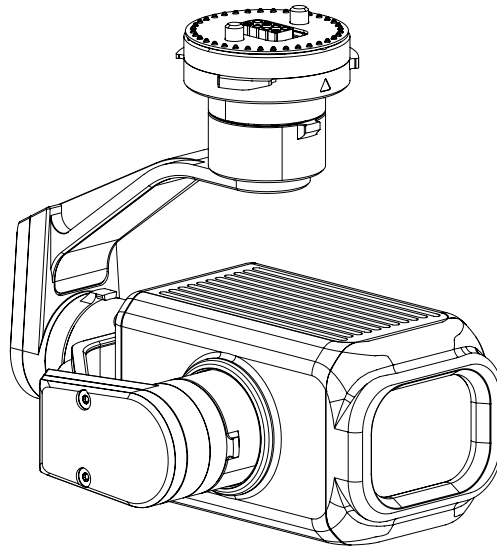

# KALOS 120

High Definition 4K Camera

## KALOS 120 - High Definition 4K Camera

<b>Dimensions:</b>	106 x 69 x 102 mm / 4.2" x 2.7" x 4"
<b>Image Sensor:</b>	CMOS 1/2.3" 12.71 MP (Sony IMX377)
<b>Lens:</b>	3.85 - 13.4 mm
<b>F-number:</b>	f/2.4-5
<b>Field of View:</b>	Horizontal 78.6° to 25.9°
<b>Optical Zoom:</b>	3X
<b>Digital Zoom:</b>	4X
<b>Hybrid Zoom:</b>	12X
<b>Max. Video Resolution:</b>	3840(H)x2160(V)
<b>Max. Photo Resolution:</b>	3840(H)x2160(V)
<b>Video Framerate:</b>	30 fps
<b>Video Encoding:</b>	H.264 H.265
<b>Encryption:</b>	AES-256
<b>Metadata Fields:</b>	<ul style="list-style-type: none"><li>• Image sensor GPS coordinates and direction</li><li>• Image sensor altitude and angle</li><li>• Date and time</li><li>• Others</li></ul>
<b>Video Metadata Format:</b>	STANAG 4609 (recordings and live stream)
<b>Snapshots:</b>	JPEG
<b>Video Container Format:</b>	MP4, MPEG2-TS
<b>Video Stream Format:</b>	RTSP, MPEG2-TS
<b>Still Image Metadata Format:</b>	EXIF
<b>Operating Temperature Range (optional):</b>	-20°C to +50°C (-30°C +50°C) / -4°F to +122°F (-22°F to 122°F)
<b>Storage Environment:</b>	-20°C to +70°C / -4°F to +158°F
<b>Storage:</b>	MicroSD, max. 64GB. UHS-1
<b>Mount:</b>	Detachable
<b>Ingress Protection Rating:</b>	IP44
<b>Weight (incl. gimbal):</b>	199 g / 7 oz